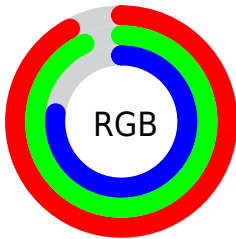

Distribution

Red (92%)

Green (93%)

Blue (77%)