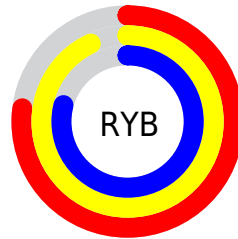

Details

The XYZ color **74.5843, 82.6727, 64.8497** is a light color, and the websafe version is hex **FFFFCC**. A complement of this color would be **59.4894, 58.5252, 89.0545**, and the grayscale version is **76.9209, 80.9268, 88.1293**.

A 20% lighter version of the original color is **94.8894, 99.9358, 108.0543**, and **40.0460, 44.9040, 32.5433** is the 20% darker color. If you saturate the color by 10%, you get **71.3123, 81.2791, 51.5672**, and if you desaturate by 10%, it is **78.3013, 84.2510, 80.4039**.

Distribution

Red (92%)

Green (93%)

Blue (77%)

Red (77%)

Yellow (93%)

Blue (79%)

Cyan (2%)