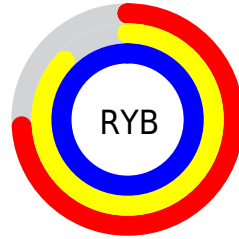

- Red (74%)
- Yellow (87%)
- Blue (100%)