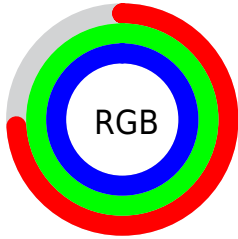

Distribution

- Red (74%)
- Green (100%)
- Blue (100%)