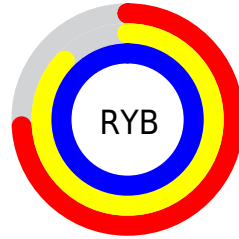

## Conversions Part 2

<b>Format</b>	<b>Color</b>
R <sub>Y</sub> B	189, 222, 255
Decimal	12451839
CIE Lab	95.81, -20.34, -6.65
CIE LCh	96, 21.394, 198.100
Yxy	89.5588, 0.2747, 0.3289
Android (android.graphics.Color)	4290641919 (0xFFBDFFFF)
YUV	235.2660, 9.7289, -40.5753
Hunter-Lab	94.6355, -24.5326, -1.3881

# Details

The XYZ color **74.7963, 89.5588, 107.9521** is a light color, and the websafe version is hex **CCFFFF**. A complement of this color would be **68.6240, 61.3309, 56.3672**, and the grayscale version is **79.1177, 83.2380, 90.6462**.

A 20% lighter version of the original color is **92.1678, 98.5142, 108.7651**, and **40.2186, 49.5337, 60.8673** is the 20% darker color. If you saturate the color by 10%, you get **69.0175, 86.5798, 107.6817**, and if you desaturate by 10%, it is **81.6887, 93.1120, 108.2747**.

# Distribution

- Red (74%)
- Green (100%)
- Blue (100%)

- Red (74%)
- Yellow (87%)
- Blue (100%)

- Cyan (26%)
- Magenta (0%)
- Yellow (0%)
- Black (0%)

- Cyan (26%)
- Magenta (0%)
- Yellow (0%)