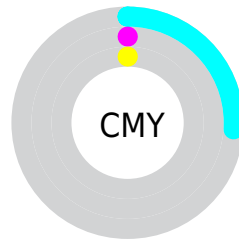

A 20% lighter version of the original color is **92.1678, 98.5142, 108.7651**, and **40.2186, 49.5337, 60.8673** is the 20% darker color. If you saturate the color by 10%, you get **69.0175, 86.5798, 107.6817**, and if you desaturate by 10%, it is **81.6887, 93.1120, 108.2747**.

# Distribution

- Red (74%)
- Green (100%)
- Blue (100%)

- Red (74%)
- Yellow (87%)
- Blue (100%)

- Cyan (26%)
- Magenta (0%)
- Yellow (0%)
- Black (0%)

- Cyan (26%)
- Magenta (0%)
- Yellow (0%)

# Brightness & Saturation Gradients

These gradients show how the XYZ color 74.7963, 89.5588, 107.9521 changes by changing the brightness by 10 percent. The first figure shows a shift by +10% for each color and the second figure -10%.