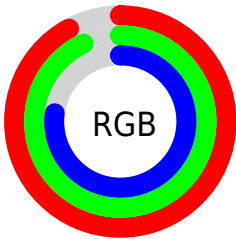

Distribution

- Red (92%)
- Green (93%)
- Blue (77%)