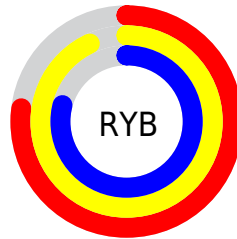

- Red (77%)
- Yellow (93%)
- Blue (79%)