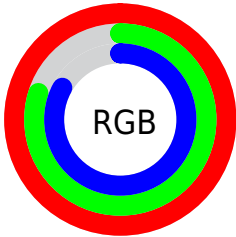

Distribution

Red (100%)

Green (80%)

Blue (83%)