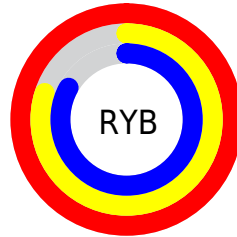

Red (100%)

Yellow (80%)

Blue (83%)