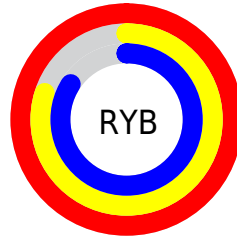

Details

The XYZ color **74.8431, 69.2498, 72.3727** is a light color, and the websafe version is hex **FFCCCC**. A complement of this color would be **77.2988, 91.0123, 100.6856**, and the grayscale version is **68.2318, 71.7851, 78.1740**.

A 20% lighter version of the original color is **95.0500, 100.0000, 108.9000**, and **40.3666, 36.2871, 37.2243** is the 20% darker color. If you saturate the color by 10%, you get **66.7757, 57.1083, 57.3725**, and if you desaturate by 10%, it is **84.2513, 83.5198, 89.5247**.

Distribution

Red (100%)

Green (80%)

Blue (84%)

Red (100%)

Yellow (80%)

Blue (84%)

Cyan (0%)