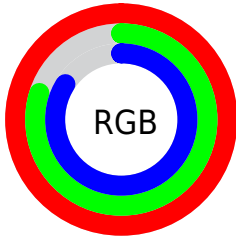

Distribution

Red (100%)

Green (80%)

Blue (84%)