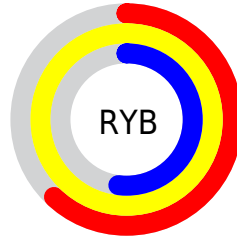

- Red (62%)
- Yellow (100%)
- Blue (52%)