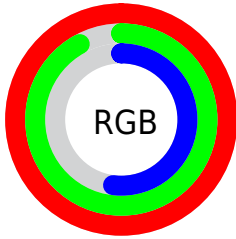

Distribution

- Red (100%)
- Green (92%)
- Blue (52%)