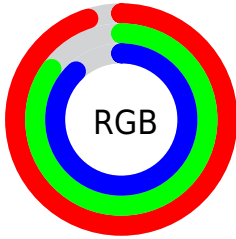

Distribution

- Red (95%)
- Green (85%)
- Blue (88%)