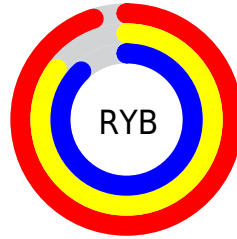

- Red (95%)
- Yellow (85%)
- Blue (88%)