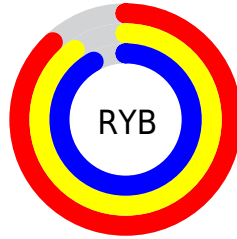

- Red (88%)
- Yellow (90%)
- Blue (92%)