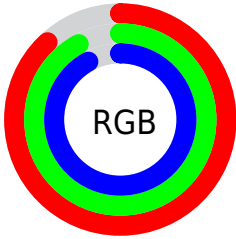

Distribution

- Red (88%)
- Green (92%)
- Blue (92%)