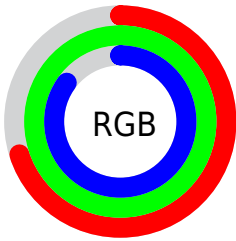

Distribution

- Red (70%)
- Green (100%)
- Blue (85%)