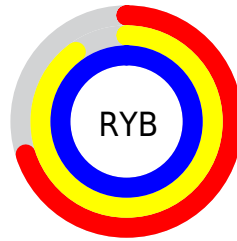

- Red (70%)
- Yellow (90%)
- Blue (100%)