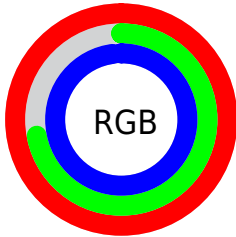

Distribution

Red (100%)

Green (72%)

Blue (98%)