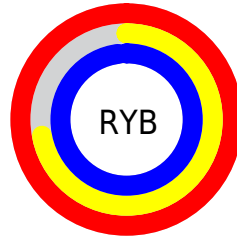

Details

The XYZ color **75.4288, 62.0291, 98.4398** is a light color, and the websafe version is hex **FFCCFF**. A complement of this color would be **64.3674, 85.2190, 60.6360**, and the grayscale version is **62.5609, 65.8190, 71.6769**.

A 20% lighter version of the original color is **90.4501, 90.8002, 107.3667**, and **40.5019, 31.4211, 54.3823** is the 20% darker color. If you saturate the color by 10%, you get **70.3618, 52.3371, 95.3882**, and if you desaturate by 10%, it is **81.4539, 73.6326, 101.8253**.

Distribution

Red (100%)

Green (72%)

Blue (98%)

Red (100%)

Yellow (72%)

Blue (98%)

Cyan (0%)