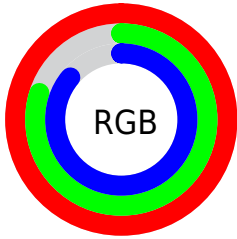

Distribution

Red (100%)

Green (80%)

Blue (86%)