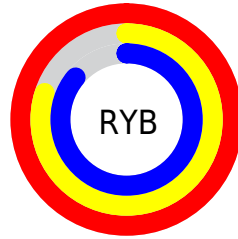

Red (100%)

Yellow (80%)

Blue (86%)