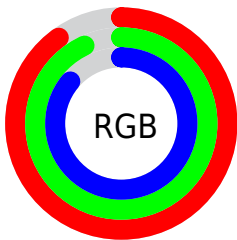

Distribution

Red (90%)

Green (93%)

Blue (86%)