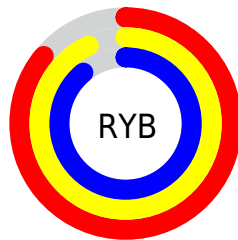

Red (86%)

Yellow (93%)

Blue (89%)