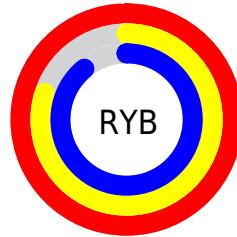

Details

The XYZ color **75.6029, 69.4272, 82.0891** is a light color, and the websafe version is hex **FFCCCC**. A complement of this color would be **73.8579, 88.1173, 87.2486**, and the grayscale version is **68.6800, 72.2568, 78.6876**.

A 20% lighter version of the original color is **95.0500, 100.0000, 108.9000**, and **40.8584, 36.3934, 43.9009** is the 20% darker color. If you saturate the color by 10%, you get **68.3482, 57.7067, 71.0708**, and if you desaturate by 10%, it is **83.9688, 83.1472, 94.1609**.

Distribution

Red (99%)

Green (80%)

Blue (89%)

Red (99%)

Yellow (80%)

Blue (89%)

Cyan (0%)