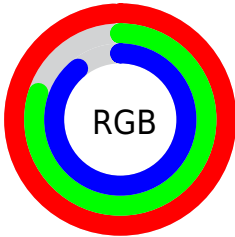

Distribution

Red (99%)

Green (80%)

Blue (89%)