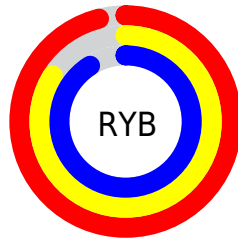

- Red (96%)
- Yellow (84%)
- Blue (91%)