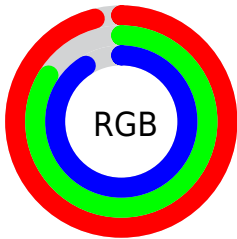

Distribution

- Red (96%)
- Green (84%)
- Blue (91%)