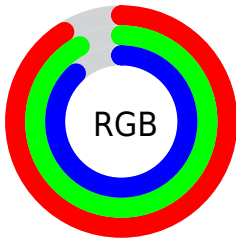

Distribution

- Red (91%)
- Green (92%)
- Blue (88%)