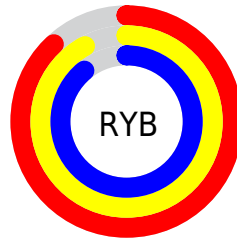

- Red (88%)
- Yellow (92%)
- Blue (89%)