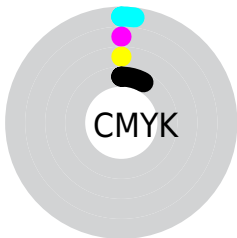

## Conversions Part 2

Format	Color
R <sub>Y</sub> B	229, 232, 234
Decimal	15067882
CIE Lab	92.33, -1.66, -0.59
CIE LCh	92, 1.763, 199.636
Yxy	81.4442, 0.3094, 0.3290
Android (android.graphics.Color)	4293257962 (0xFFE5EAEA)
YUV	232.5050, 0.7370, -3.0739
Hunter-Lab	90.2464, -6.4481, 4.3561

# Details

The XYZ color **76.5872, 81.4442, 89.5256** is a light color, and the websafe version is hex **FFFFFF**. A complement of this color would be **76.0969, 79.1903, 85.4073**, and the grayscale version is **77.0784, 81.0925, 88.3097**.

A 20% lighter version of the original color is **95.0500, 100.0000, 108.9000**, and **41.4118, 44.0538, 48.4401** is the 20% darker color. If you saturate the color by 10%, you get **69.6162, 77.8531, 89.1871**, and if you desaturate by 10%, it is **84.5693, 85.5611, 89.9147**.

# Distribution

- Red (90%)
- Green (92%)
- Blue (92%)

- Red (90%)
- Yellow (91%)
- Blue (92%)

- Cyan (2%)
- Magenta (0%)
- Yellow (0%)
- Black (8%)

- Cyan (10%)
- Magenta (8%)
- Yellow (8%)