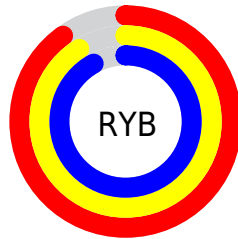

- Red (90%)
- Yellow (91%)
- Blue (92%)