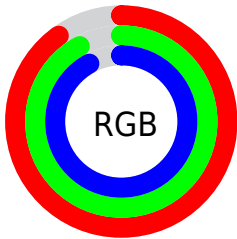

Distribution

- Red (90%)
- Green (92%)
- Blue (92%)