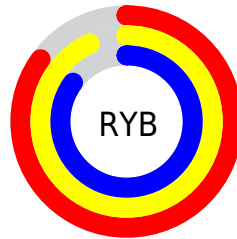

- Red (85%)
- Yellow (93%)
- Blue (85%)