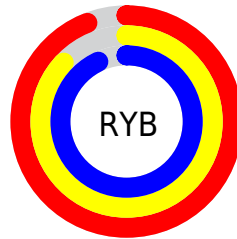

Red (94%)

Yellow (87%)

Blue (93%)