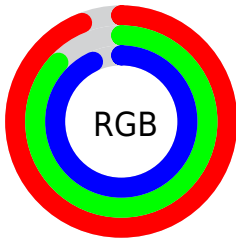

Distribution

Red (94%)

Green (87%)

Blue (93%)