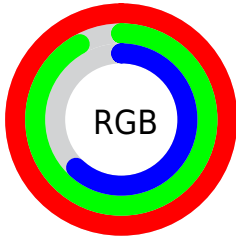

Distribution

- Red (100%)
- Green (92%)
- Blue (62%)