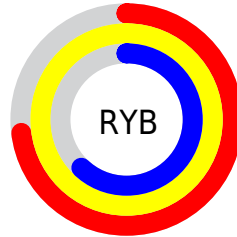

- Red (73%)
- Yellow (100%)
- Blue (62%)