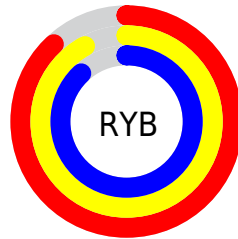

- Red (88%)
- Yellow (92%)
- Blue (88%)