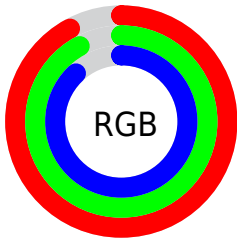

Distribution

- Red (92%)
- Green (92%)
- Blue (88%)