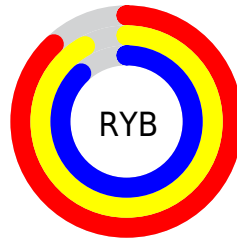

- Red (88%)
- Yellow (92%)
- Blue (88%)