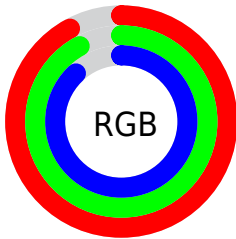

Distribution

- Red (92%)
- Green (92%)
- Blue (88%)