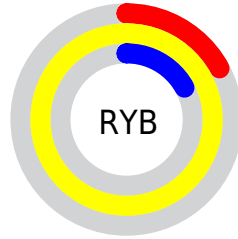

- Red (17%)
- Yellow (100%)
- Blue (17%)