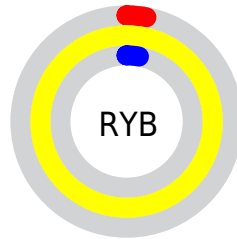

- Red (3%)
- Yellow (100%)
- Blue (3%)