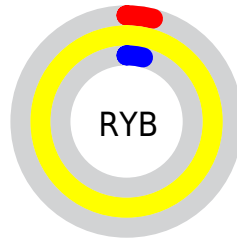

- Red (4%)
- Yellow (100%)
- Blue (4%)