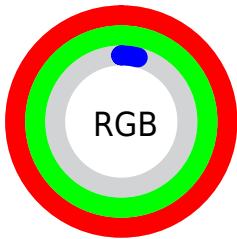

Distribution

- Red (100%)
- Green (100%)
- Blue (4%)