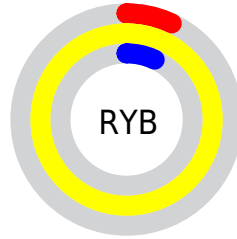

- Red (7%)
- Yellow (100%)
- Blue (7%)