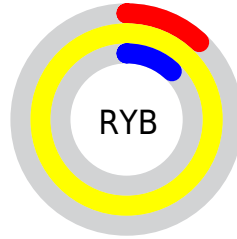

- Red (12%)
- Yellow (100%)
- Blue (12%)