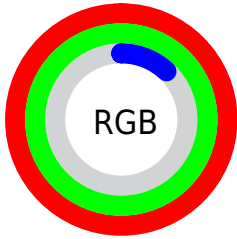

Distribution

- Red (100%)
- Green (100%)
- Blue (12%)