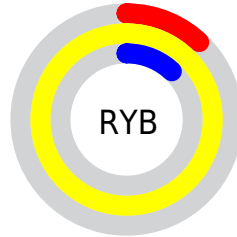

- Red (12%)
- Yellow (100%)
- Blue (12%)