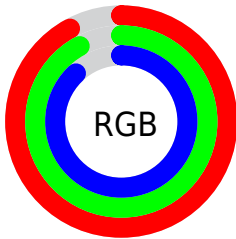

Distribution

Red (92%)

Green (92%)

Blue (88%)