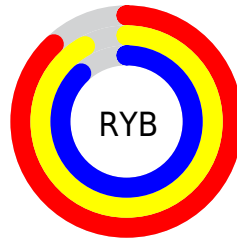

Details

The XYZ color **77.0946, 82.2909, 82.3414** is a light color, and the websafe version is hex **FFFFFF**. A complement of this color would be **72.7055, 75.3192, 89.3076**, and the grayscale version is **77.8234, 81.8762, 89.1632**.

A 20% lighter version of the original color is **95.0500, 100.0000, 108.9000**, and **41.6416, 44.5697, 43.9442** is the 20% darker color. If you saturate the color by 10%, you get **73.4263, 80.7454, 66.6666**, and if you desaturate by 10%, it is **81.2166, 84.0242, 100.3403**.

Distribution

Red (92%)

Green (92%)

Blue (88%)

Red (88%)

Yellow (92%)

Blue (88%)

Cyan (0%)