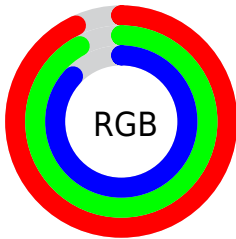

Distribution

Red (93%)

Green (92%)

Blue (87%)