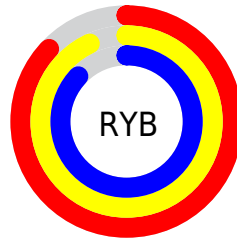

Red (87%)

Yellow (93%)

Blue (87%)