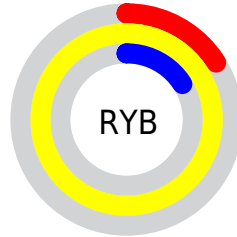

- Red (16%)
- Yellow (100%)
- Blue (16%)