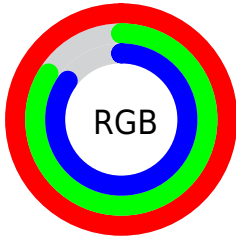

Distribution

Red (100%)

Green (84%)

Blue (85%)