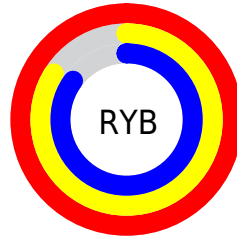

Details

The XYZ color **77.4289, 73.8064, 75.1309** is a light color, and the websafe version is hex **FFCCCC**. A complement of this color would be **80.7738, 92.6956, 105.7342**, and the grayscale version is **72.2401, 76.0022, 82.7663**.

A 20% lighter version of the original color is **95.0500, 100.0000, 108.9000**, and **41.9486, 39.0327, 39.0413** is the 20% darker color. If you saturate the color by 10%, you get **68.6679, 60.8358, 58.1788**, and if you desaturate by 10%, it is **87.6432, 88.9767, 94.7461**.

Distribution

Red (100%)

Green (84%)

Blue (85%)

Red (100%)

Yellow (84%)

Blue (85%)

Cyan (0%)