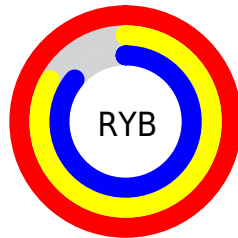

- Red (100%)
- Yellow (83%)
- Blue (86%)