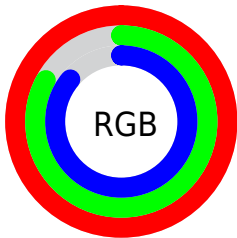

Distribution

- Red (100%)
- Green (83%)
- Blue (86%)