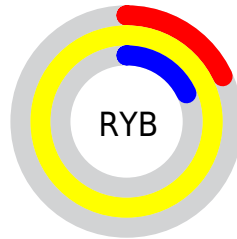

- Red (18%)
- Yellow (100%)
- Blue (18%)