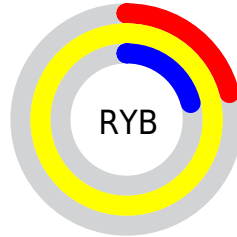

- Red (21%)
- Yellow (100%)
- Blue (21%)