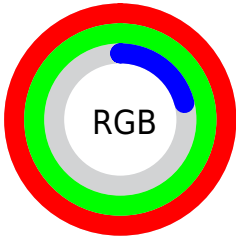

Distribution

- Red (100%)
- Green (100%)
- Blue (21%)