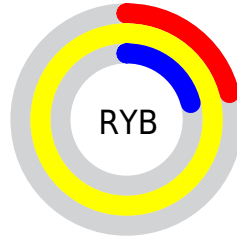

- Red (21%)
- Yellow (100%)
- Blue (21%)