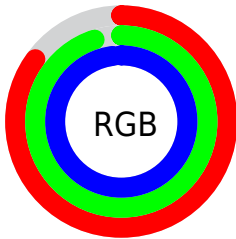

Distribution

- Red (85%)
- Green (95%)
- Blue (98%)