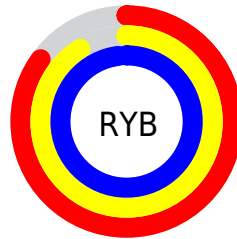

- Red (85%)
- Yellow (91%)
- Blue (98%)