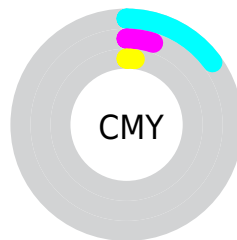

Details

The XYZ color **77.6227, 85.1581, 102.7885** is a light color, and the websafe version is hex **CCFFFF**. A complement of this color would be **78.8744, 79.1838, 76.7740**, and the grayscale version is **79.2572, 83.3847, 90.8059**.

A 20% lighter version of the original color is **95.0500, 100.0000, 108.9000**, and **42.1968, 46.6942, 57.8278** is the 20% darker color. If you saturate the color by 10%, you get **68.9746, 78.0694, 101.8774**, and if you desaturate by 10%, it is **87.4612, 92.9536, 103.7760**.

Distribution

- Red (85%)
- Green (95%)
- Blue (98%)

- Red (85%)
- Yellow (91%)
- Blue (98%)

- Cyan (13%)
- Magenta (3%)
- Yellow (0%)
- Black (2%)

- Cyan (15%)
- Magenta (5%)
- Yellow (2%)

Brightness & Saturation Gradients

These gradients show how the XYZ color 77.6227, 85.1581, 102.7885 changes by changing the brightness by 10 percent. The first figure shows a shift by +10% for each color and the second figure -10%.

Similar to the brightness gradients but the following saturation gradients show a change of the XYZ color 77.6227, 85.1581, 102.7885 by changing the saturation by 10% instead.