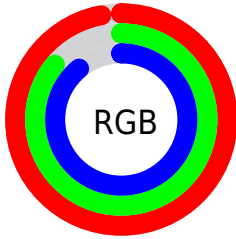

Distribution

- Red (97%)
- Green (86%)
- Blue (89%)