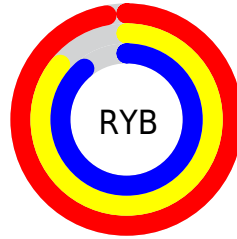

- Red (97%)
- Yellow (86%)
- Blue (89%)