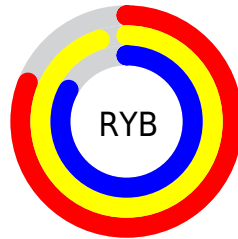

Red (81%)

Yellow (95%)

Blue (83%)