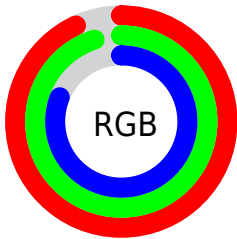

Distribution

Red (93%)

Green (95%)

Blue (81%)