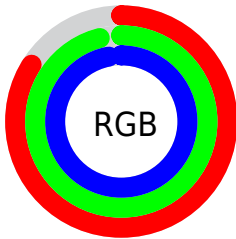

Distribution

- Red (84%)
- Green (96%)
- Blue (97%)