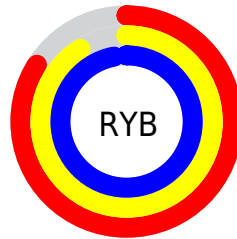

- Red (84%)
- Yellow (91%)
- Blue (97%)