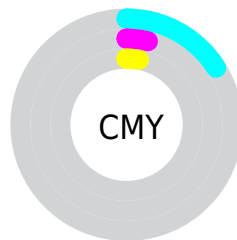

A 20% lighter version of the original color is **95.0500, 100.0000, 108.9000**, and **42.3146, 48.0621, 56.3369** is the 20% darker color. If you saturate the color by 10%, you get **70.8234, 83.1493, 100.3137**, and if you desaturate by 10%, it is **85.8148, 91.5724, 101.1494**.

# Distribution

- Red (84%)
- Green (96%)
- Blue (97%)

- Red (84%)
- Yellow (91%)
- Blue (97%)

- Cyan (13%)
- Magenta (0%)
- Yellow (0%)
- Black (3%)

- Cyan (16%)
- Magenta (4%)
- Yellow (3%)

# Brightness & Saturation Gradients

These gradients show how the XYZ color 77.7686, 87.0740, 100.7038 changes by changing the brightness by 10 percent. The first figure shows a shift by +10% for each color and the second figure -10%.