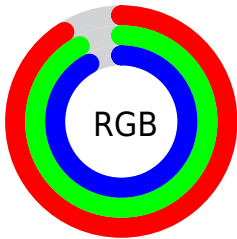

Distribution

Red (91%)

Green (92%)

Blue (92%)