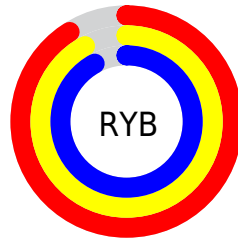

Details

The XYZ color **77.8383, 82.5130, 89.6660** is a light color, and the websafe version is hex **FFFFFF**. A complement of this color would be **77.8286, 81.2607, 88.6777**, and the grayscale version is **78.2012, 82.2737, 89.5961**.

A 20% lighter version of the original color is **95.0500, 100.0000, 108.9000**, and **42.0605, 44.6847, 48.5277** is the 20% darker color. If you saturate the color by 10%, you get **69.6112, 78.4016, 83.5222**, and if you desaturate by 10%, it is **86.9552, 87.0820, 96.1159**.

Distribution

Red (91%)

Green (92%)

Blue (92%)

Red (91%)

Yellow (92%)

Blue (92%)

Cyan (1%)