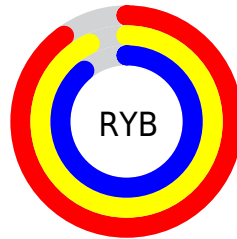

- Red (90%)
- Yellow (93%)
- Blue (89%)