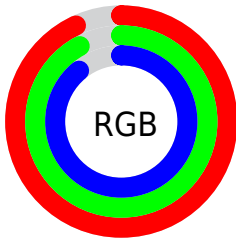

Distribution

- Red (93%)
- Green (92%)
- Blue (89%)