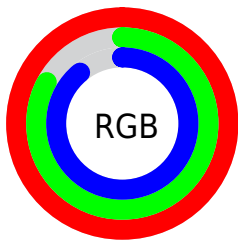

Distribution

Red (100%)

Green (83%)

Blue (89%)