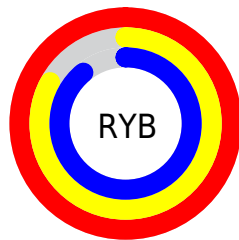

Red (100%)

Yellow (83%)

Blue (89%)