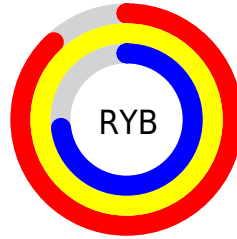

Details

The XYZ color **78.3997, 81.3988, 58.0338** is a light color, and the websafe version is hex **FFFFCC**. A complement of this color would be **61.5933, 64.2457, 103.7621**, and the grayscale version is **77.1986, 81.2189, 88.4474**.

A 20% lighter version of the original color is **93.0270, 99.1908, 98.2471**, and **42.8523, 44.3592, 28.4939** is the 20% darker color. If you saturate the color by 10%, you get **73.4248, 75.4069, 44.1735**, and if you desaturate by 10%, it is **83.9987, 87.8640, 74.4907**.

Distribution

Red (100%)

Green (90%)

Blue (73%)

Red (88%)

Yellow (100%)

Blue (73%)

Cyan (0%)