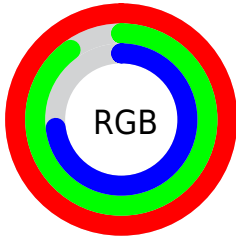

Distribution

Red (100%)

Green (90%)

Blue (73%)