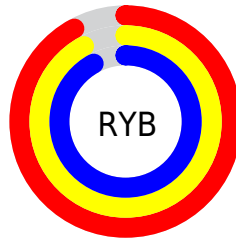

- Red (92%)
- Yellow (92%)
- Blue (92%)