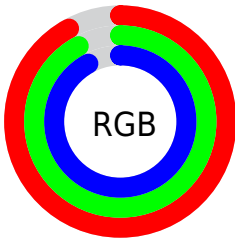

Distribution

- Red (92%)
- Green (92%)
- Blue (92%)