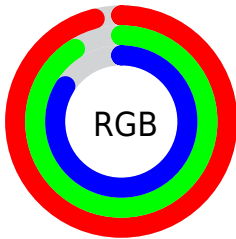

Distribution

- Red (96%)
- Green (91%)
- Blue (84%)