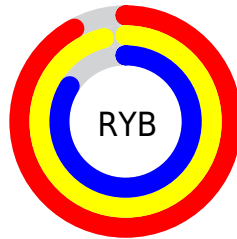

- Red (92%)
- Yellow (96%)
- Blue (84%)