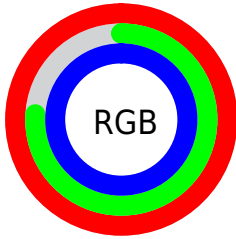

Distribution

- Red (100%)
- Green (76%)
- Blue (100%)