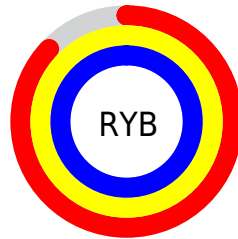

- Red (87%)
- Yellow (100%)
- Blue (100%)