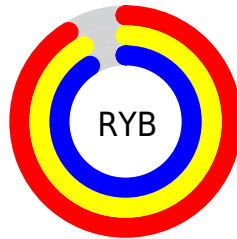

## Conversions Part 2

Format	Color
R <sub>Y</sub> B	232, 235, 232
Decimal	15461352
CIE Lab	92.97, -0.52, 1.44
CIE LCh	93, 1.535, 110.005
Yxy	82.9050, 0.3146, 0.3321
Android (android.graphics.Color)	4293651432 (0xFFEBEBE8)
YUV	234.6580, -1.3104, 0.2999
Hunter-Lab	91.0522, -5.3806, 6.2992

# Details

The XYZ color **78.5348, 82.9050, 88.2070** is a light color, and the websafe version is hex **FFFFFF**. A complement of this color would be **77.1338, 80.8694, 90.1454**, and the grayscale version is **78.7168, 82.8162, 90.1868**.

A 20% lighter version of the original color is **95.0500, 100.0000, 108.9000**, and **42.5470, 44.9585, 47.5097** is the 20% darker color. If you saturate the color by 10%, you get **75.4083, 81.6559, 71.7850**, and if you desaturate by 10%, it is **82.0315, 84.3075, 106.5572**.

# Distribution

- Red (92%)
- Green (92%)
- Blue (91%)

- Red (91%)
- Yellow (92%)
- Blue (91%)

- Cyan (0%)
- Magenta (0%)
- Yellow (1%)
- Black (8%)

- Cyan (8%)
- Magenta (8%)
- Yellow (9%)