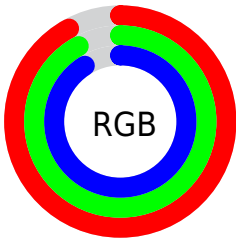

Distribution

- Red (92%)
- Green (92%)
- Blue (91%)