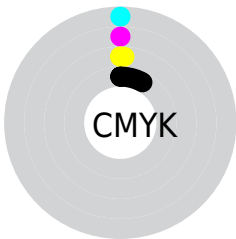

# Details

The XYZ color **78.5348, 82.9050, 88.2070** is a light color, and the websafe version is hex **FFFFFF**. A complement of this color would be **77.1338, 80.8694, 90.1454**, and the grayscale version is **78.7168, 82.8162, 90.1868**.

A 20% lighter version of the original color is **95.0500, 100.0000, 108.9000**, and **42.5470, 44.9585, 47.5097** is the 20% darker color. If you saturate the color by 10%, you get **75.4083, 81.6559, 71.7850**, and if you desaturate by 10%, it is **82.0315, 84.3075, 106.5572**.

# Distribution

- Red (92%)
- Green (92%)
- Blue (91%)

- Red (91%)
- Yellow (92%)
- Blue (91%)

- Cyan (0%)
- Magenta (0%)
- Yellow (1%)
- Black (8%)

- Cyan (8%)
- Magenta (8%)
- Yellow (9%)