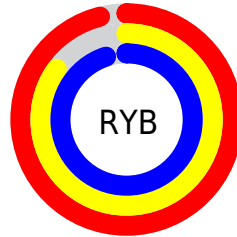

- Red (96%)
- Yellow (85%)
- Blue (95%)