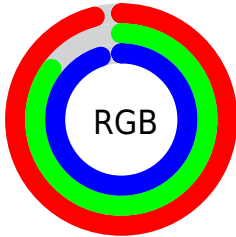

Distribution

- Red (96%)
- Green (85%)
- Blue (95%)